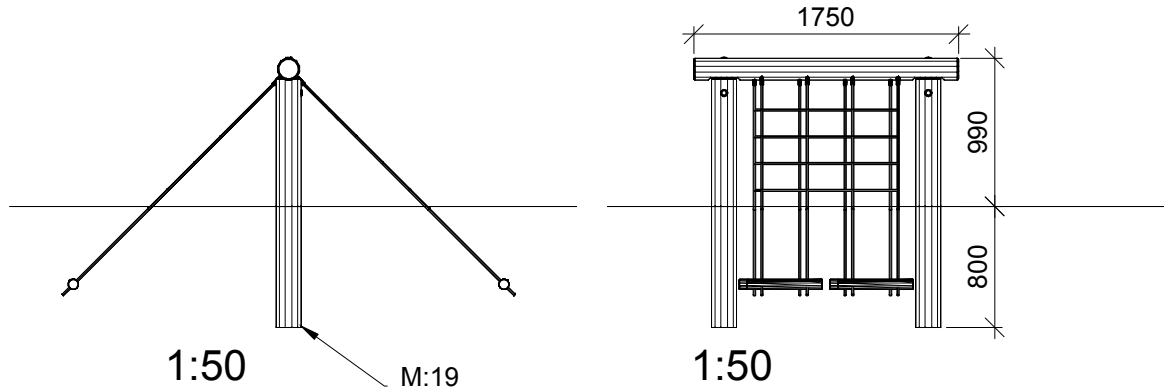

NORLEG - Mont.	
Robinia galge med 2 net	
LE 20517	
21.06.2004	REV. E-20.05.2015

< 990

≥ EN 1176

Mont.p. nr.

1
9
19

Parts list		
Mrk.	QTY	Part.no
1	2	160-180-1650
2	1	140-160-1750
3	2	LE 26033

This drawing is the property of NORLEG and pursuant to current legislation may not be copied, transferred to or used by any third party. Should this drawing be used, a fee of 10% of the assumed contract price will be charged.