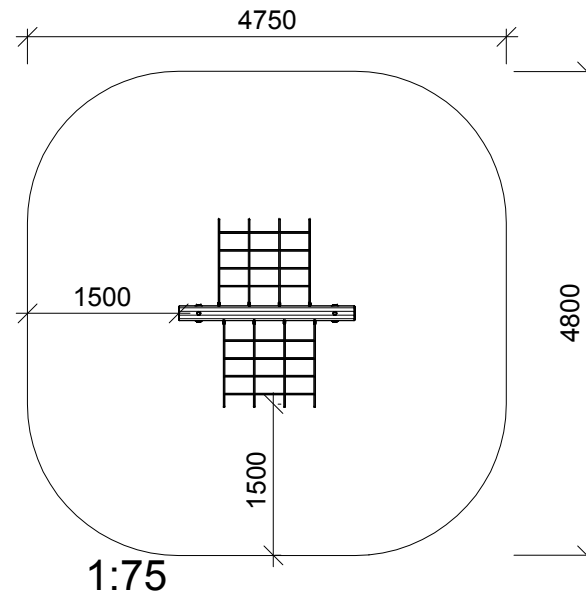

NORLEG	
Robinia galge med 2 net	
LE 20517	
21.06.2004	REV. E-20.05.2015

< 990

≥ EN 1176

This drawing is the property of NORLEG and pursuant to current legislation may not be copied, transferred to or used by any third party. Should this drawing be used, a fee of 10% of the assumed contract price will be charged.

NORLEG - 3D

Robinia galge med 2 net

LE 20517

21.06.2004

REV. E-20.05.2015

NORLEG - Mont.	
Robinia galge med 2 net	
LE 20517	
21.06.2004	REV. E-20.05.2015

< 990

≥ EN 1176

Mont.p. nr.

1
9
19

Parts list		
Mrk.	QTY	Part.no
1	2	160-180-1650
2	1	140-160-1750
3	2	LE 26033

This drawing is the property of NORLEG and pursuant to current legislation may not be copied, transferred to or used by any third party. Should this drawing be used, a fee of 10% of the assumed contract price will be charged.