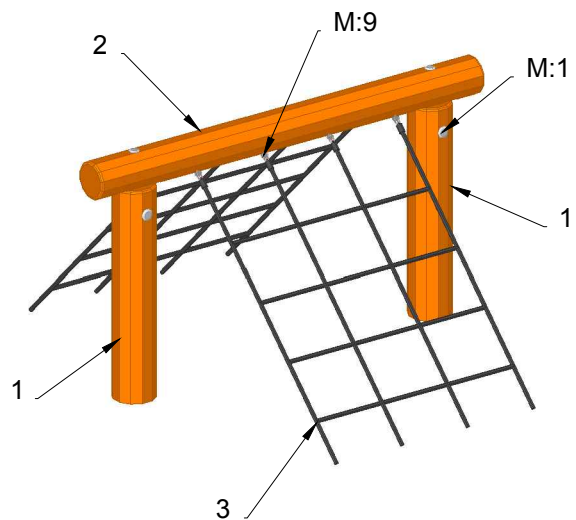

NORLEG - Mont.	
Robinia galge med 2 net	
LE 20517	
21.06.2004	REV. E-20.05.2015

< 990

≥ EN 1176

Mont.p. nr.

1
9
19

Parts list		
Mrk.	QTY	Part.no
1	2	160-180-1650
2	1	140-160-1750
3	2	LE 26033

This drawing is the property of NORLEG and pursuant to current legislation may not be copied, transferred to or used by any third party. Should this drawing be used, a fee of 10% of the assumed contract price will be charged.