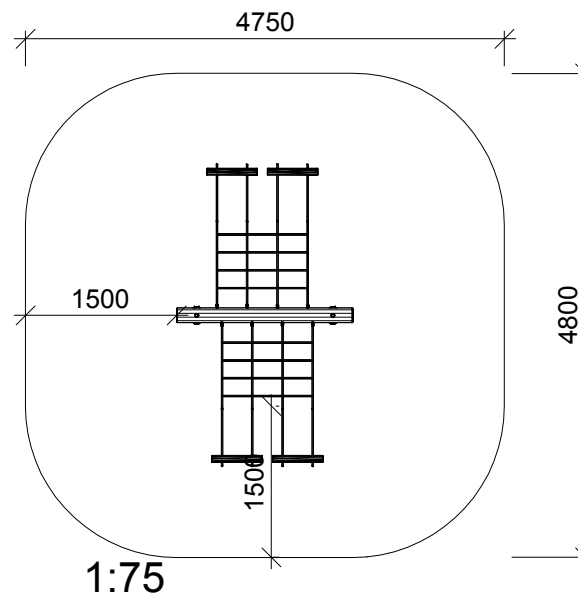

NORLEG - 3D

Robinia galge med 2 net

LE 20517

21.06.2004

REV. E-20.05.2015

NORLEG - Mont.	
Robinia galge med 2 net	
LE 20517	
21.06.2004	REV. E-20.05.2015

< 990

≥ EN 1176

Mont.p. nr.

1
9
19

Parts list		
Mrk.	QTY	Part.no
1	2	160-180-1650
2	1	140-160-1750
3	2	LE 26033

This drawing is the property of NORLEG and pursuant to current legislation may not be copied, transferred to or used by any third party. Should this drawing be used, a fee of 10% of the assumed contract price will be charged.