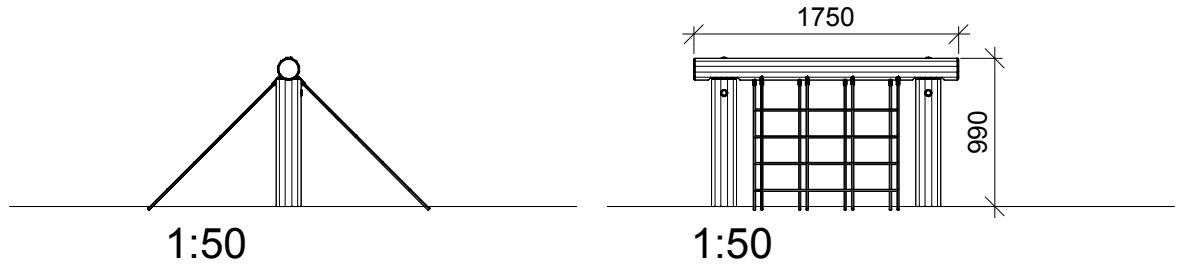

NORLEG	
Robinia galge med 2 net	
LE 20517	
21.06.2004	REV. E-20.05.2015

< 990

≥ EN 1176

This drawing is the property of NORLEG and pursuant to current legislation may not be copied, transferred to or used by any third party. Should this drawing be used, a fee of 10% of the assumed contract price will be charged.