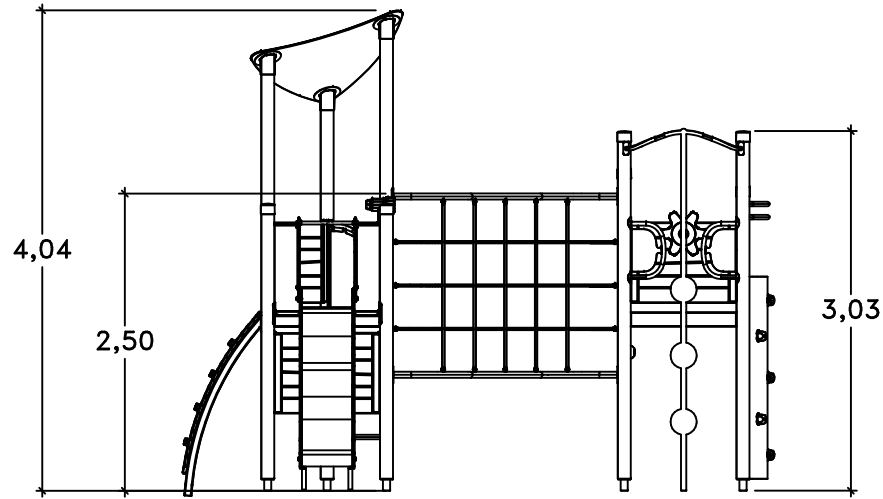

# UniPlay Aureli

1,0m 5,0m

[m]

45 m<sup>2</sup>

**HAGS** ANEBY, SWEDEN  
+46(0)380-47300  
www.hags.com

UniPlay Aureli  
MASW65267  
1/6

LN LN 2022-11-16 1

29h