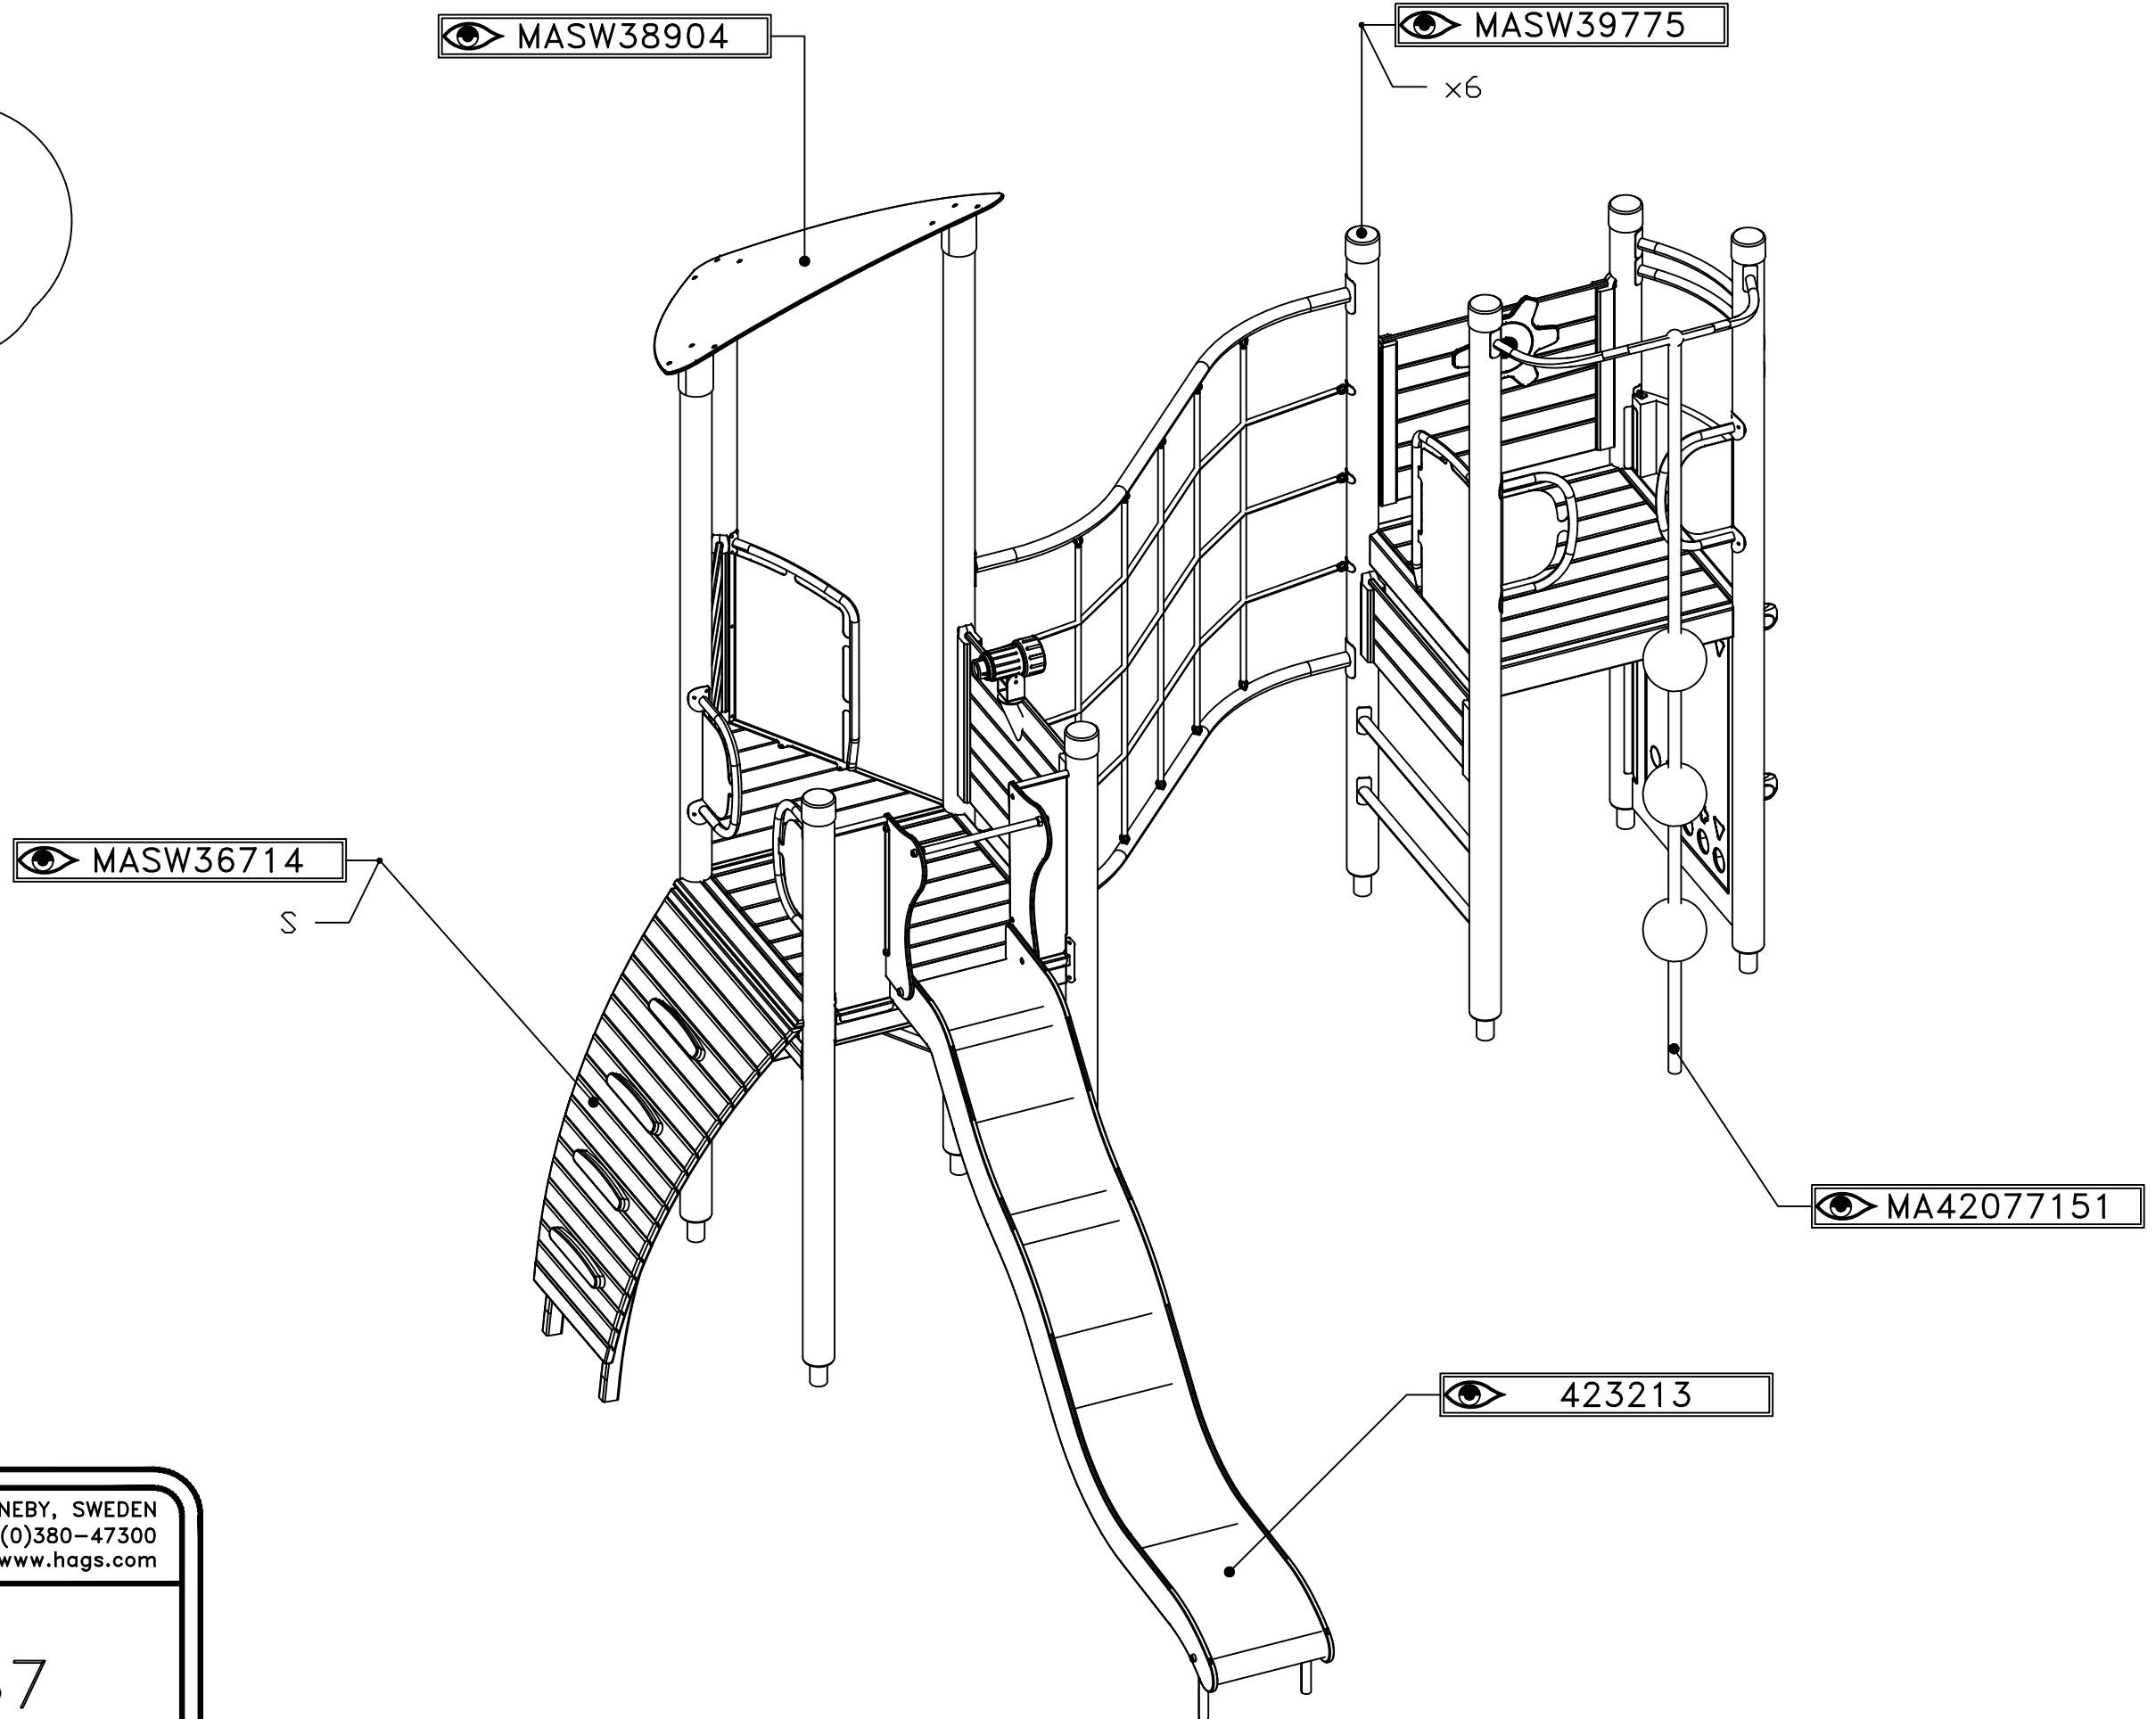

STEP 4

[m]

HAGS	ANEBY, SWEDEN +46(0)380-47300 www.hags.com
UniPlay Aureli MASW65267 6 / 6	
LN	LN 2022-11-16 1