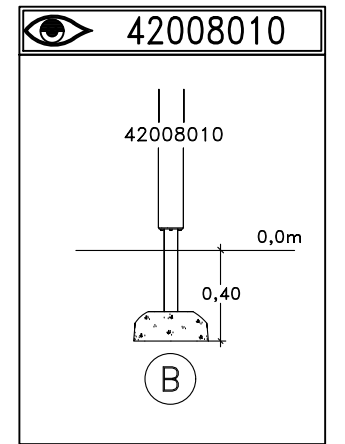

HAGS ANEBY, SWEDEN
+46(0)380-47300
www.hags.com

UniPlay Aureli
MASW65267
2/6

LN LN 2022-11-16 1