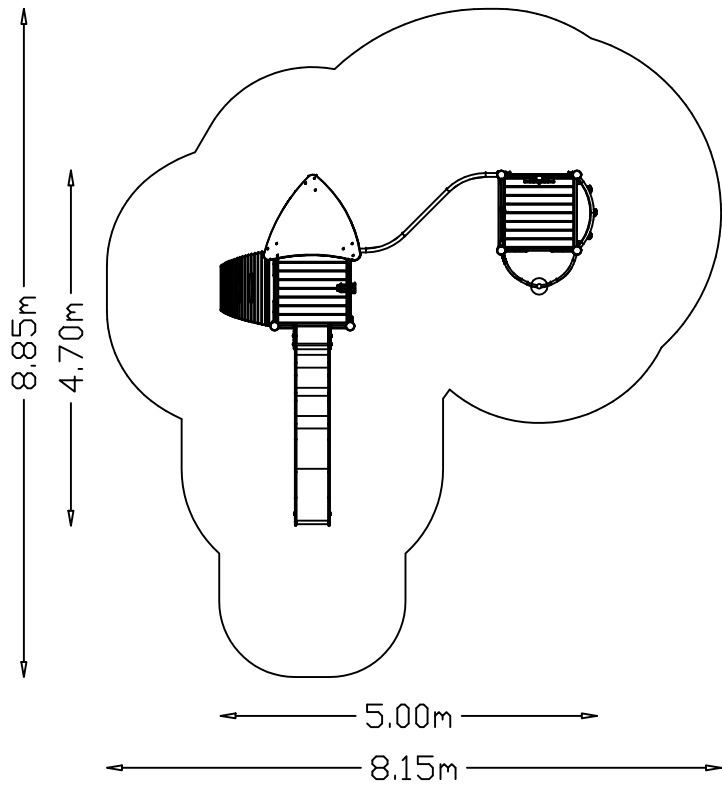

# UniPlay Aureli

1,0m 5,0m

[m]

45 m<sup>2</sup>

**HAGS** ANEBY, SWEDEN  
+46(0)380-47300  
www.hags.com

UniPlay Aureli  
MASW65267  
1/6

LN LN 2022-11-16 1

29h