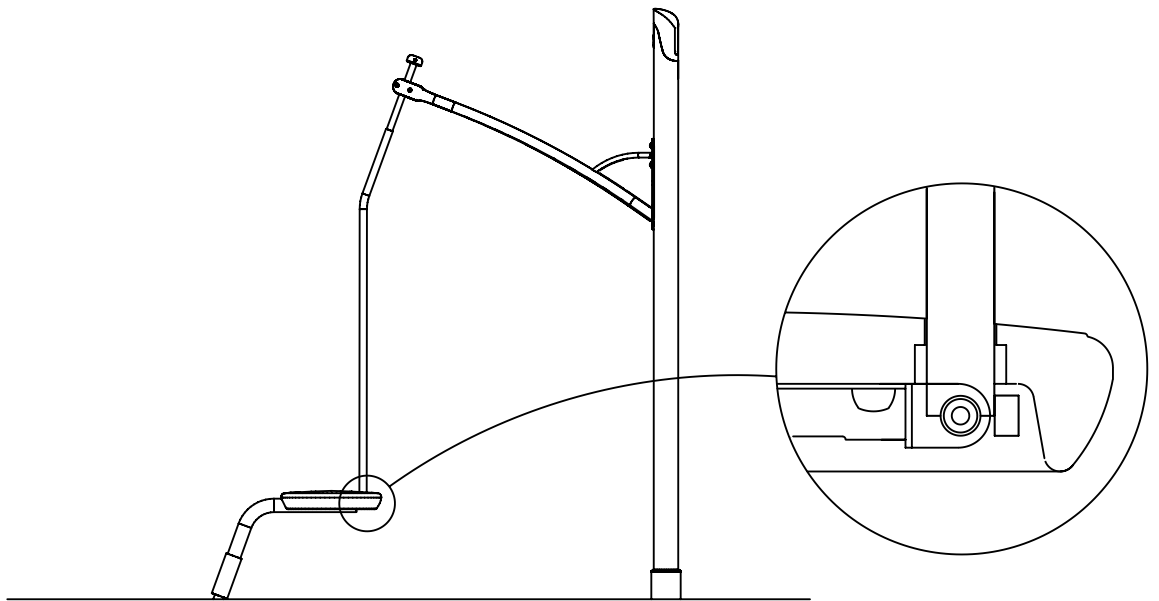

HAGS

ANEBY, SWEDEN
+46(0)380-
47300
www.hags.com

Tornado, S/BM, Wooden Post

MA42078510

6 (6)