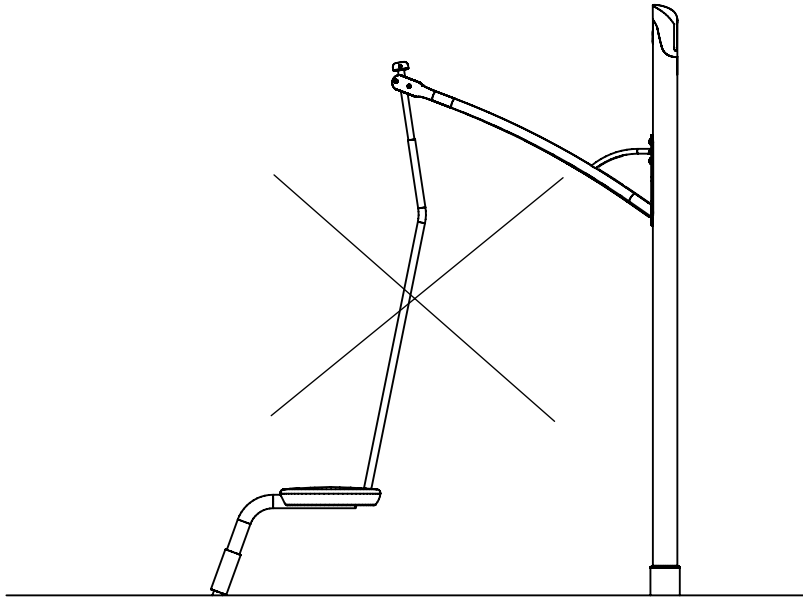

HAGS

ANEBY, SWEDEN
+46(0)380-
47300
www.hags.com

Tornado, S/BM, Wooden Post

MA42078510

6 (6)